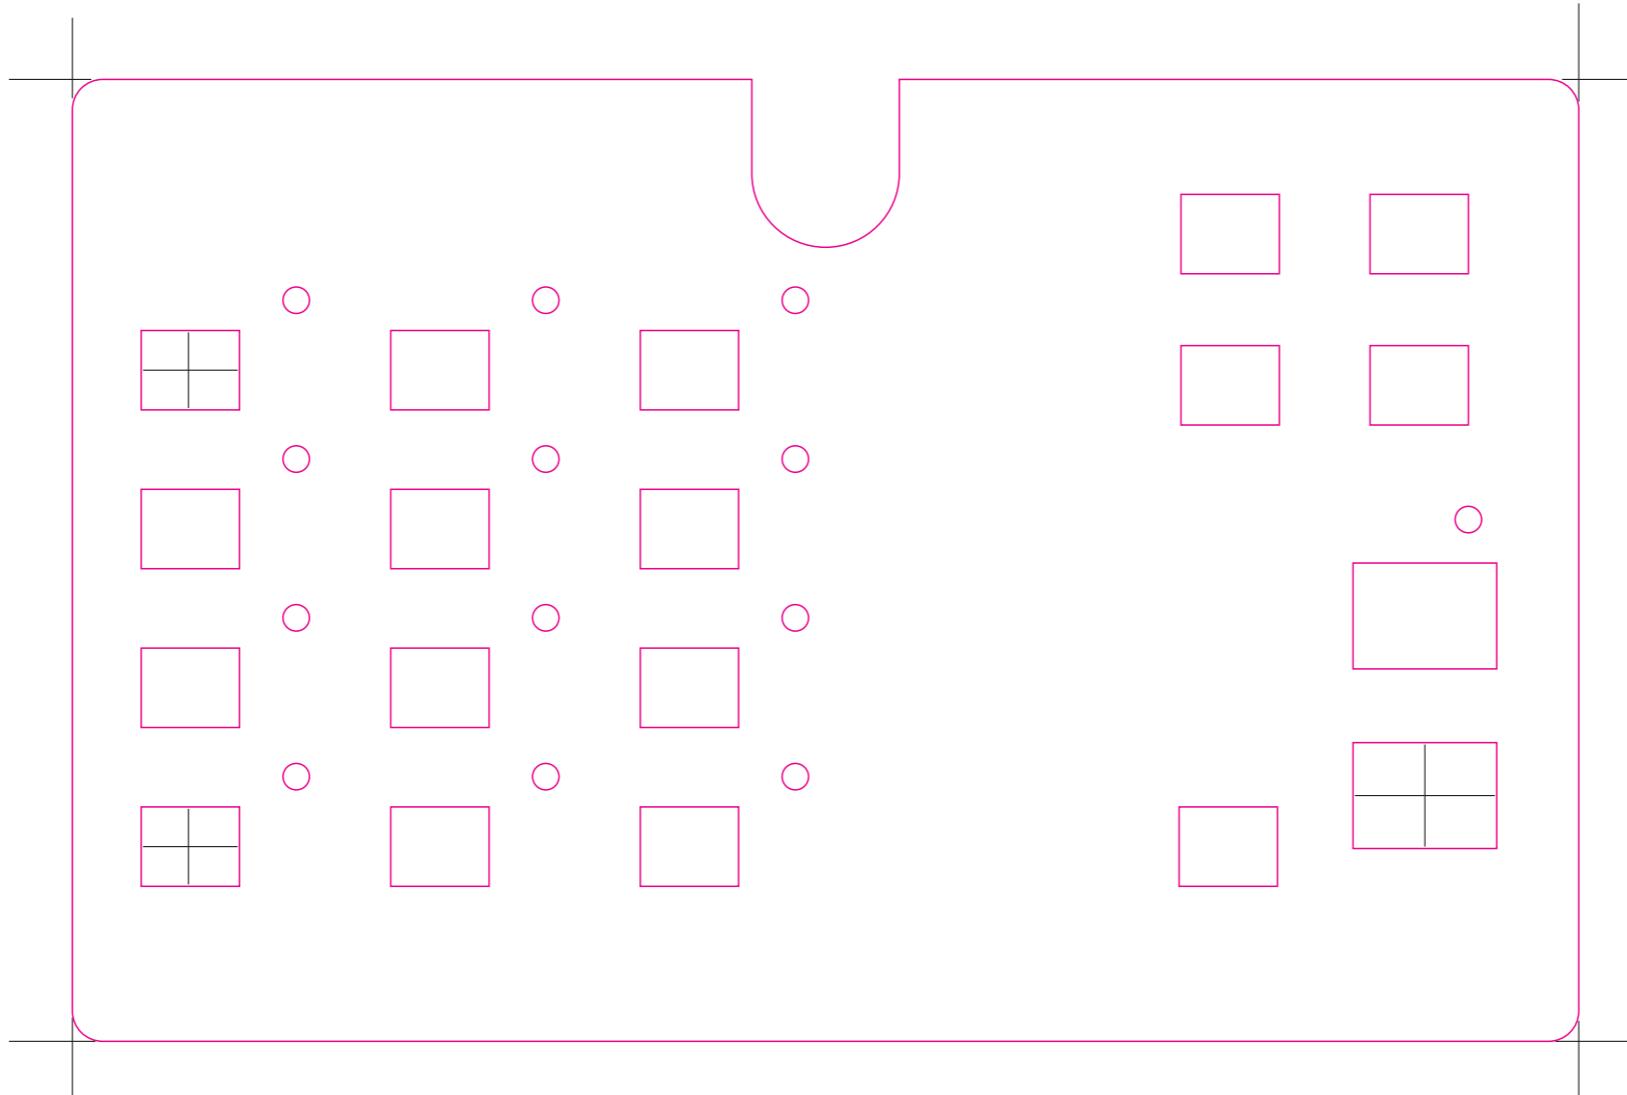

DIMENSION BETWEEN LINE CENTRES = 210.0mm

Cloud
PM12 Overlay Blank Template
Use on: CL5800
Issue: 01
Date: 8th July 2016